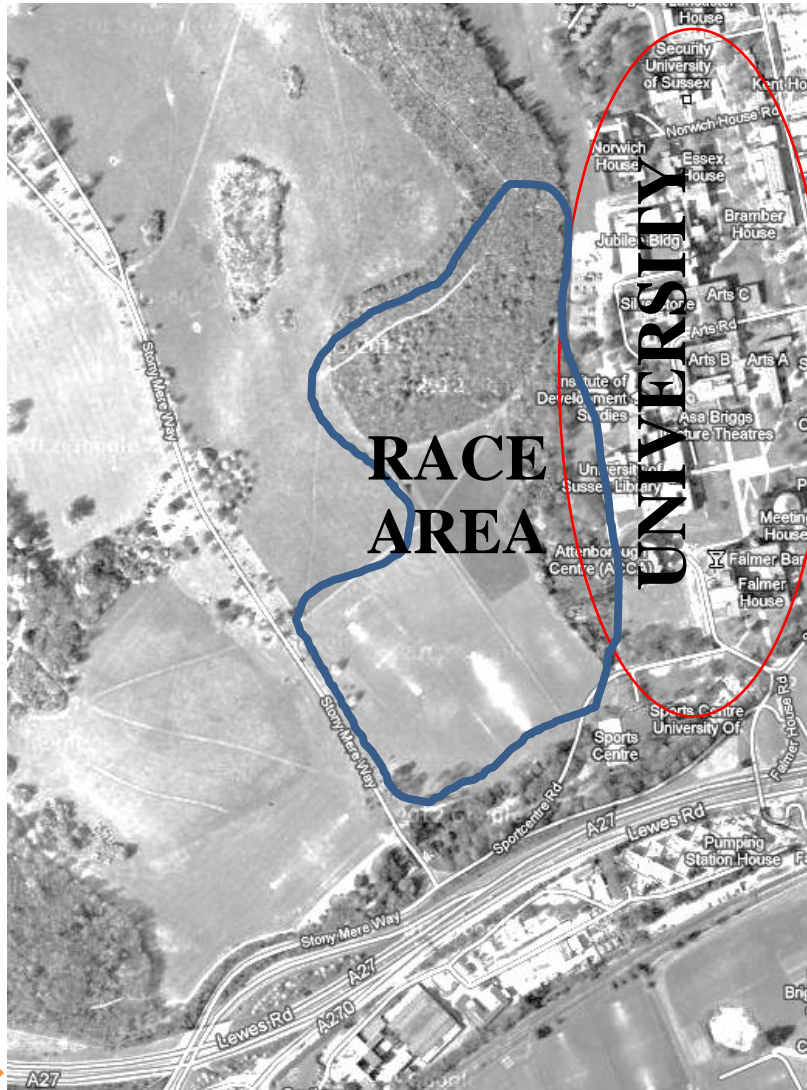

BECC/VC JUBILEE CYCLOCROSS

2nd September 2018

Stanmer Park Brighton

Site Plan

The races take place in the North section of the park adjacent to the University.

A27 from the West (Worthing) and the North via A23. See Directions below.

A27 from the East (Lewes /Eastbourne)

Stanmer Park, Lewes Road, Brighton BN1 9SE

1 Travelling east along the A27 take the first exit after the A23 Signposted to Superstore (Asda). Follow Coldean lane all the way down and then turn left onto the A270

4 You will drive under the A27 then look for a left turn into Stanmer Park

6 Car Park and Pavilion here

3 At the Traffic Lights turn Left into Stoney Mere Way.

2 As you drive out of Brighton along the A270 Lewes road look for signs to Brighton University and Stanmer Park.

5 When you turn left into the park turn immediately right under the height barrier you can see in this photo.