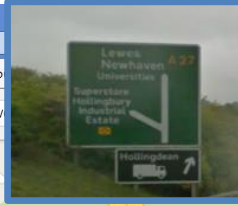

BECC/VC JUBILEE CYCLOCROSS

2nd September 2018

Stanmer Park Brighton

Site Plan

The races take place in the North section of the park adjacent to the University.

A27 from the West (Worthing) and the North via A23. See Directions below.

A27 from the East (Lewes /Eastbourne)

Stanmer Park, Lewes Road, Brighton BN1 9SE

1 Travelling east along the A27 take the first exit after the A23 Signposted to Superstore (Asda). Follow Coldean lane all the way down and then turn left onto the A270

4 You will drive under the A27 then look for a left turn into Stanmer Park

6 Car Park and Pavilion here

3 At the Traffic Lights turn Left into Stoney Mere Way.

2 As you drive out of Brighton along the A270 Lewes road look for signs to Brighton University and Stanmer Park.